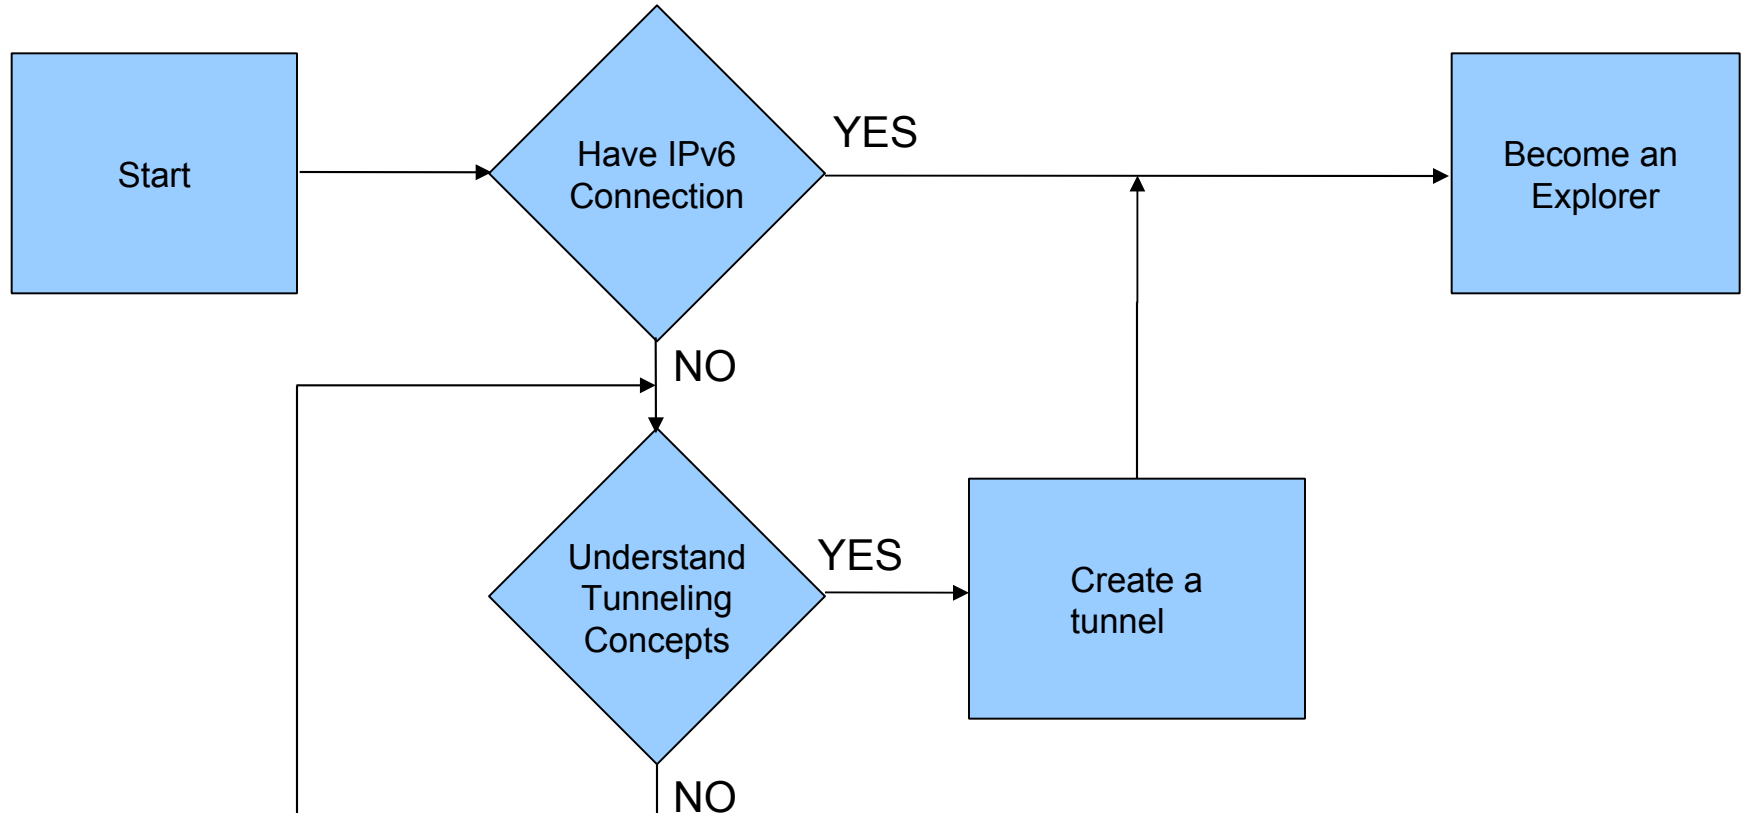

IPv6 Certification Program General Tutorial Session

Level - Explorer

FLOW CHART

Tunneling Concepts for Tunnelbroker users

- Tunneling - Encapsulating mechanism for IPv6 packets within IPv4
- Tunnel Types:
 - 6to4 Tunnels (automatic tunneling)
 - Teredo Tunnels (automatic tunneling)
 - ISATAP (automatic tunneling)
 - 6in4 Tunnels (configured tunneling)
- 6in4 Tunneling - known as configured tunneling. Tunnel endpoints are explicitly configured. It uses Protocol 41 to forward packets

Test Overview

- Explorer Test checks whether you come in from an IPv6 address or not
- In order to pass the level, you must have an IPv6 connection
- Two ways to obtain an IPv6 connection:
 - Native IPv6 connection via ISP
 - Use Hurricane Electric or other Tunnelbroker Service